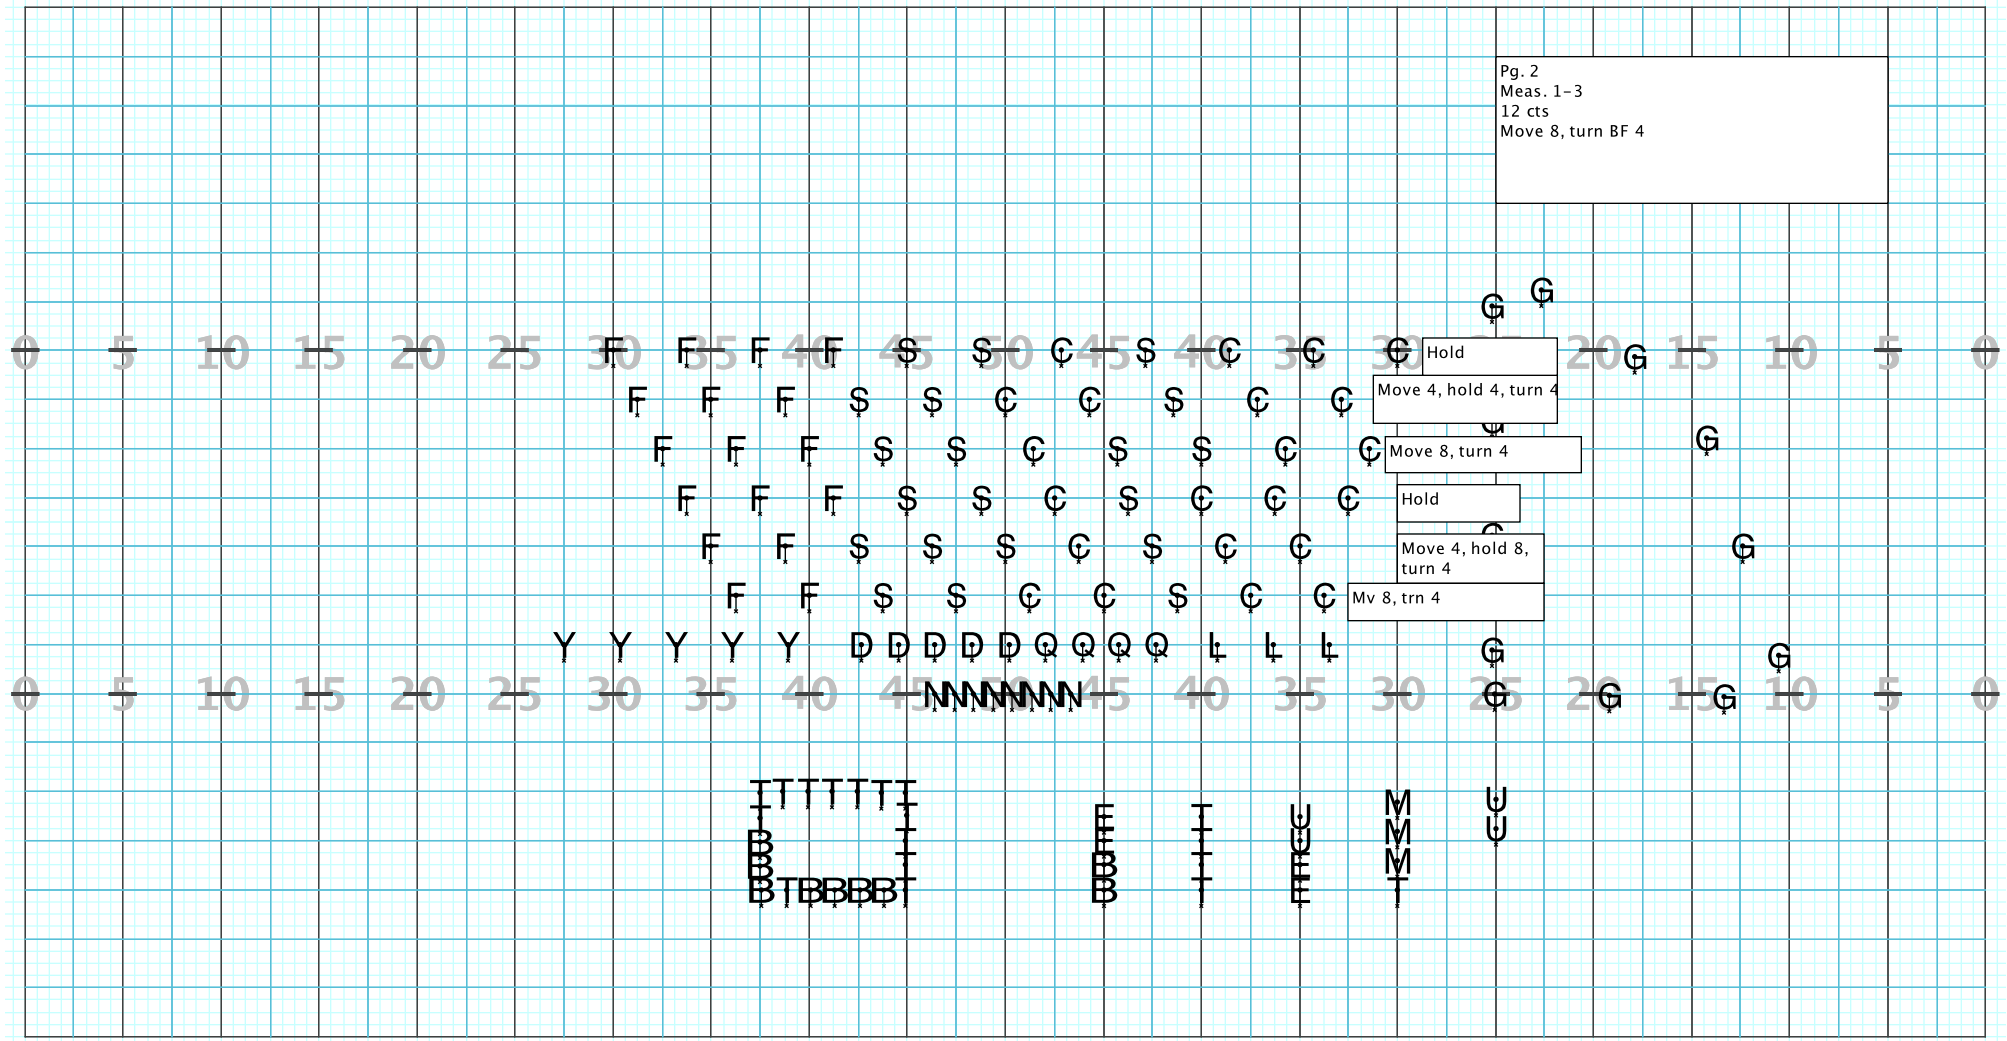

Director Viewpoint

Director Viewpoint

Director Viewpoint

Pg. 4
Meas. 8-11
16 cts.

Lean toward 50, 8cts back last 4 cts

Director Viewpoint

Director Viewpoint

Pg. 6
 Meas. 15-16
 8 cts.
 HOLD

Director Viewpoint

Director Viewpoint

Director Viewpoint

Director Viewpoint

Director Viewpoint

Pg. 11
Meas. 33-37
20 cts.
Move 12, Hold 8
Horn move up and down for 12, together on ct 13 and hold.

Director Viewpoint

Director Viewpoint

Pg. 13
Meas. 40-43
16 cts.

Director Viewpoint

Pg. 14
Meas. 44-46
12 cts

Director Viewpoint

Director Viewpoint

Pg. 16
Meas. 51-54
16 cts.
Company Front!

Director Viewpoint

Pg. 17
 Meas. 55
 4 cts.
 HOLD

Director Viewpoint

Pg. 18
Meas. 56-58
12 cts.
HOLD!!

Director Viewpoint